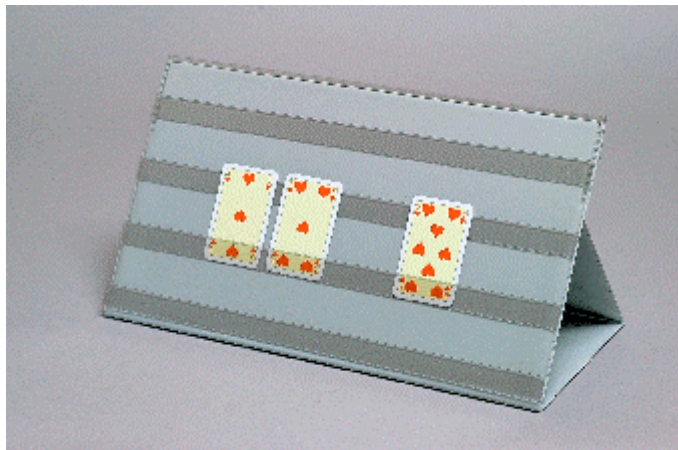

Gen

Play- and Communication board

Gen is a collapsible communication board. The board itself is made of transparent folded plastic and has four rows of pockets for cards/pictures. The working area is 43 x 24 cms. The transparent panel is easily released from the frame. Different colour markings can be taped on the back.

The board is used in communication training with object-picture, picture-symbol or letter-word-picture and as a communication aid for “reminder-pictures” instead of a written check-list. The plastic panel can also be purchased separately.

The board also makes an excellent dummy when playing bridge outdoors.

The communication aid can be combined with PocketFolder, which is a pocket album with 10 transparent plastic pockets for 20 cards with a maximum size of 9x9 cms.